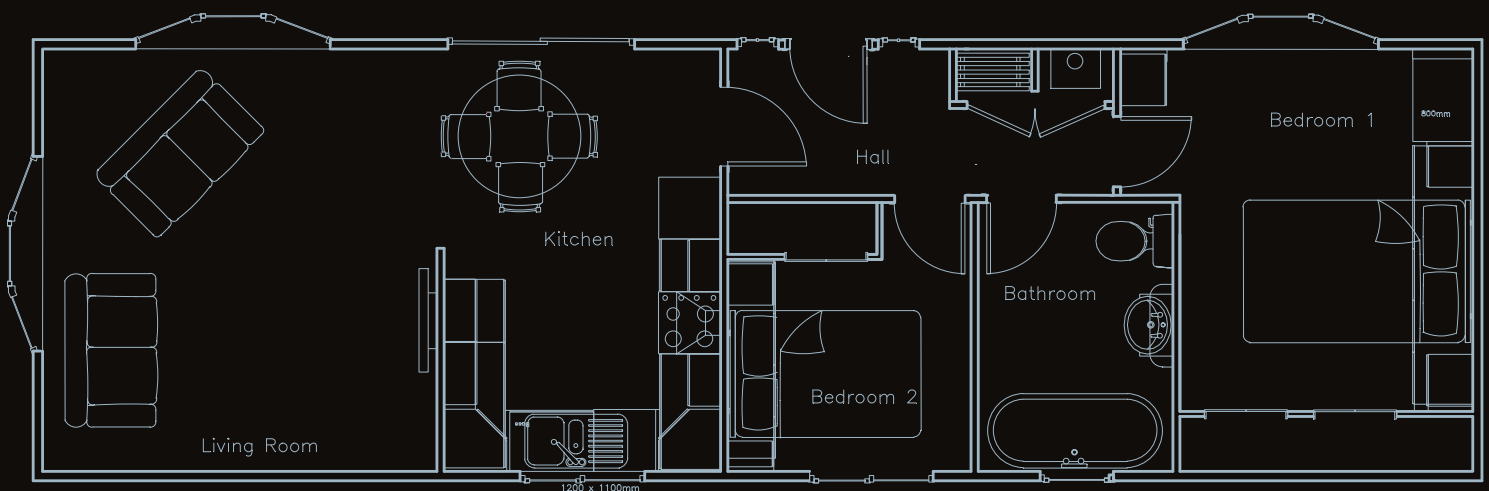

Stately-Albion Ltd, Prince Of Wales Ind Est, Abercarn, Newport, NP11 5AR. Telephone: 01495-244472 Fax: 01495-248939

www.stately-albion.co.uk