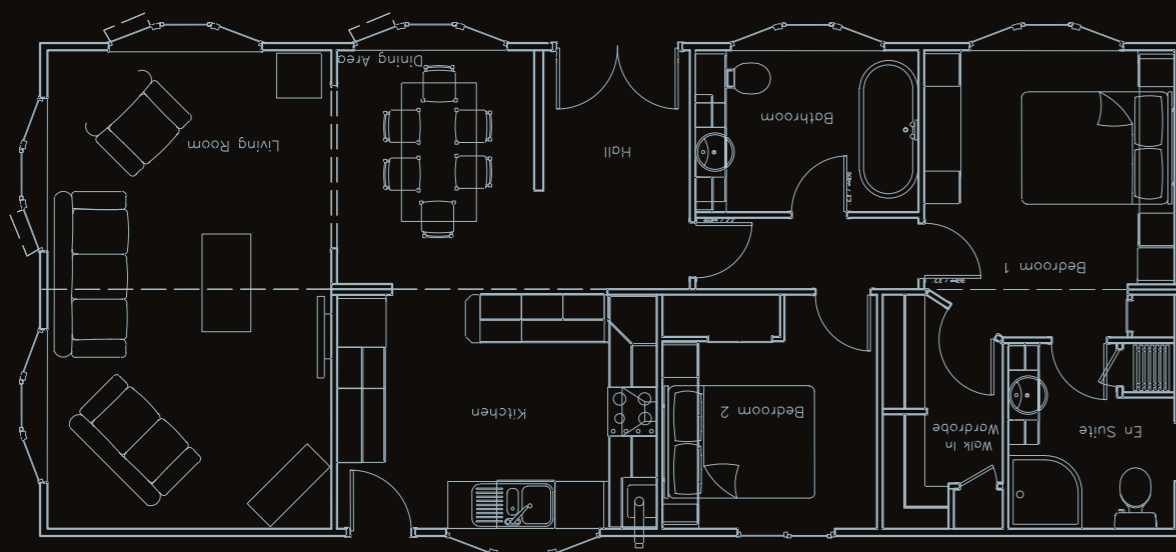

The Chatsworth Crystal

Once again our designers have risen to the challenge, this is truly a home that denotes style. The large entrance with glazed double doors and a magnificent 7.3m gable over, is enhanced by the drop bays with silver Georgian bars to the lounge and master bedroom.

The lounge has a 3 – 2 – 1 seating arrangement, complimenting the theme of the Chatsworth Crystal a high gloss black display cabinet and coffee table has been added to the furniture package. Stately has chosen a modern wall hung electric fire to complete this lovely lounge.

will accommodate all your storage requirements. The en suite shower room is fitted with the desirable quadrant shower and is again fully tiled. A large vanity unit and concealed airing cupboard will be sure to cover all requests for your storage needs.

The hallway is divided from the diner by a decorative curved privacy wall. The kitchen - diner has a glazed illuminated peninsular unit between them. The kitchen is a dream, with high gloss units and granite worktops, also fitted are high gloss ceramic floor tiles. Crystal door knobs complete this work of art. As always a range of colours is available, please ask our friendly sales staff for details.

The family bathroom is fully tiled, with a large fitted illuminated vanity unit. A superior free standing roll top bath with wall mounted taps will be sure to help you soak away your troubles at the end of the day!

The guest bedroom is enhanced by overhead lockers from the same choice of furniture as the master bedroom. Be sure, that should you select the Chatsworth Crystal from the Stately Albion range of homes, you will have guests always eager to join you!