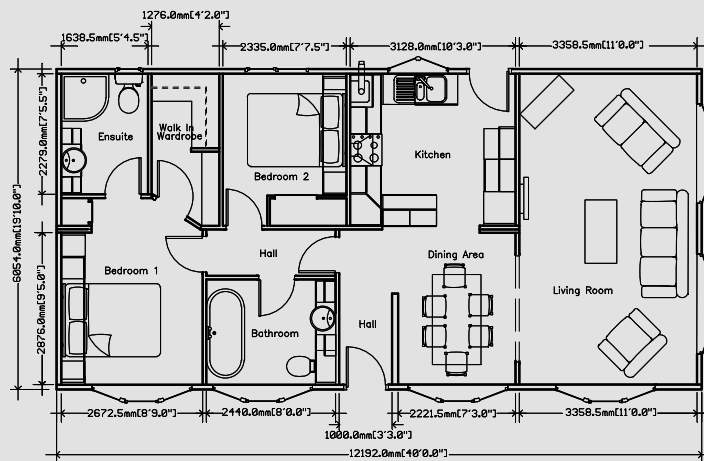

The Chatsworth Crystal

Twin

Style and opulence are the order of the day with the Chatsworth Crystal

Once again our designers have risen to the challenge, this is truly a home that denotes style. The large entrance with glazed double doors and a magnificent 7.2 metre gable over, is enhanced by the drop bays with silver Georgian bars to the lounge and master bedroom.

The family bathroom is fully tiled, with a large fitted illuminated vanity unit. A superior free standing roll top bath with wall mounted taps will be sure to help you soak away your troubles at the end of the day!

The master bedroom has a range of fitted high gloss units in the colour of your choice. Opulence is the order of the day, with a soft furnishing package, chosen by our interior designers with you in mind. The large walk in wardrobe, will accommodate all your storage requirements. The ensuite shower room is fitted with the desirable quadrant shower and is again fully tiled. A large vanity unit and concealed airing cupboard will be sure to cover all requests for your storage needs. The guest bedroom is enhanced by overhead lockers from the same choice of furniture as the master bedroom. Be sure, that should you select the Chatsworth Crystal from the Stately-Albion range of homes, you will have guests always eager to join you!

Our designers have chosen a lively colour package for you to enjoy making your selections from.

The Chatsworth Crystal Twin 40 x 20

The Chatsworth Crystal Twin 46 x 20

*An example layout,
more layouts available
upon request*