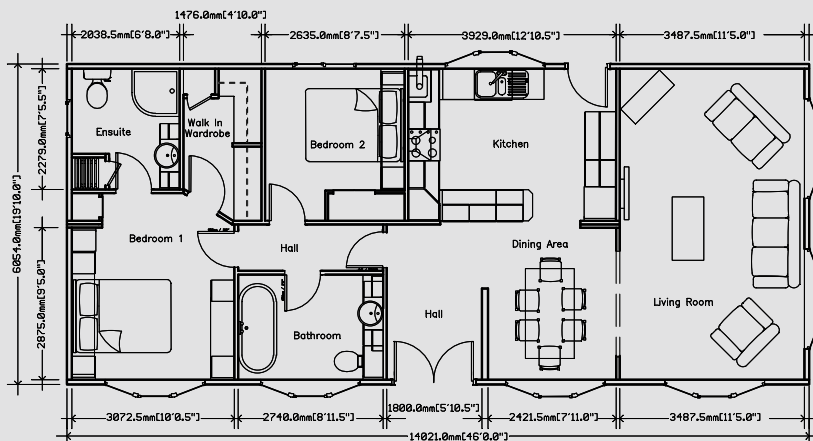

The Chatsworth Crystal

Twin

Style and opulence are the order of the day with the Chatsworth Crystal

Once again our designers have risen to the challenge, this is truly a home that denotes style. The large entrance with glazed double doors and a magnificent 7.2 metre gable over, is enhanced by the drop bays with silver Georgian bars to the lounge and master bedroom.

The hallway is divided from the diner by a decorative curved privacy wall. The kitchen - diner has a glazed illuminated peninsula unit between them. The kitchen is a dream, with high gloss units and granite worktops, also fitted are high gloss ceramic floor tiles. Crystal door knobs complete this work of art. As always a range of colours is available, please ask our friendly sales staff for details.

The family bathroom is fully tiled, with a large fitted illuminated vanity unit. A superior free standing roll top bath with wall mounted taps will be sure to help you soak away your troubles at the end of the day!

Our designers have chosen a lively colour package for you to enjoy making your selections from.

The Chatsworth Crystal Twin 40 x 20

The Chatsworth Crystal Twin 46 x 20

*An example layout,
more layouts available
upon request*